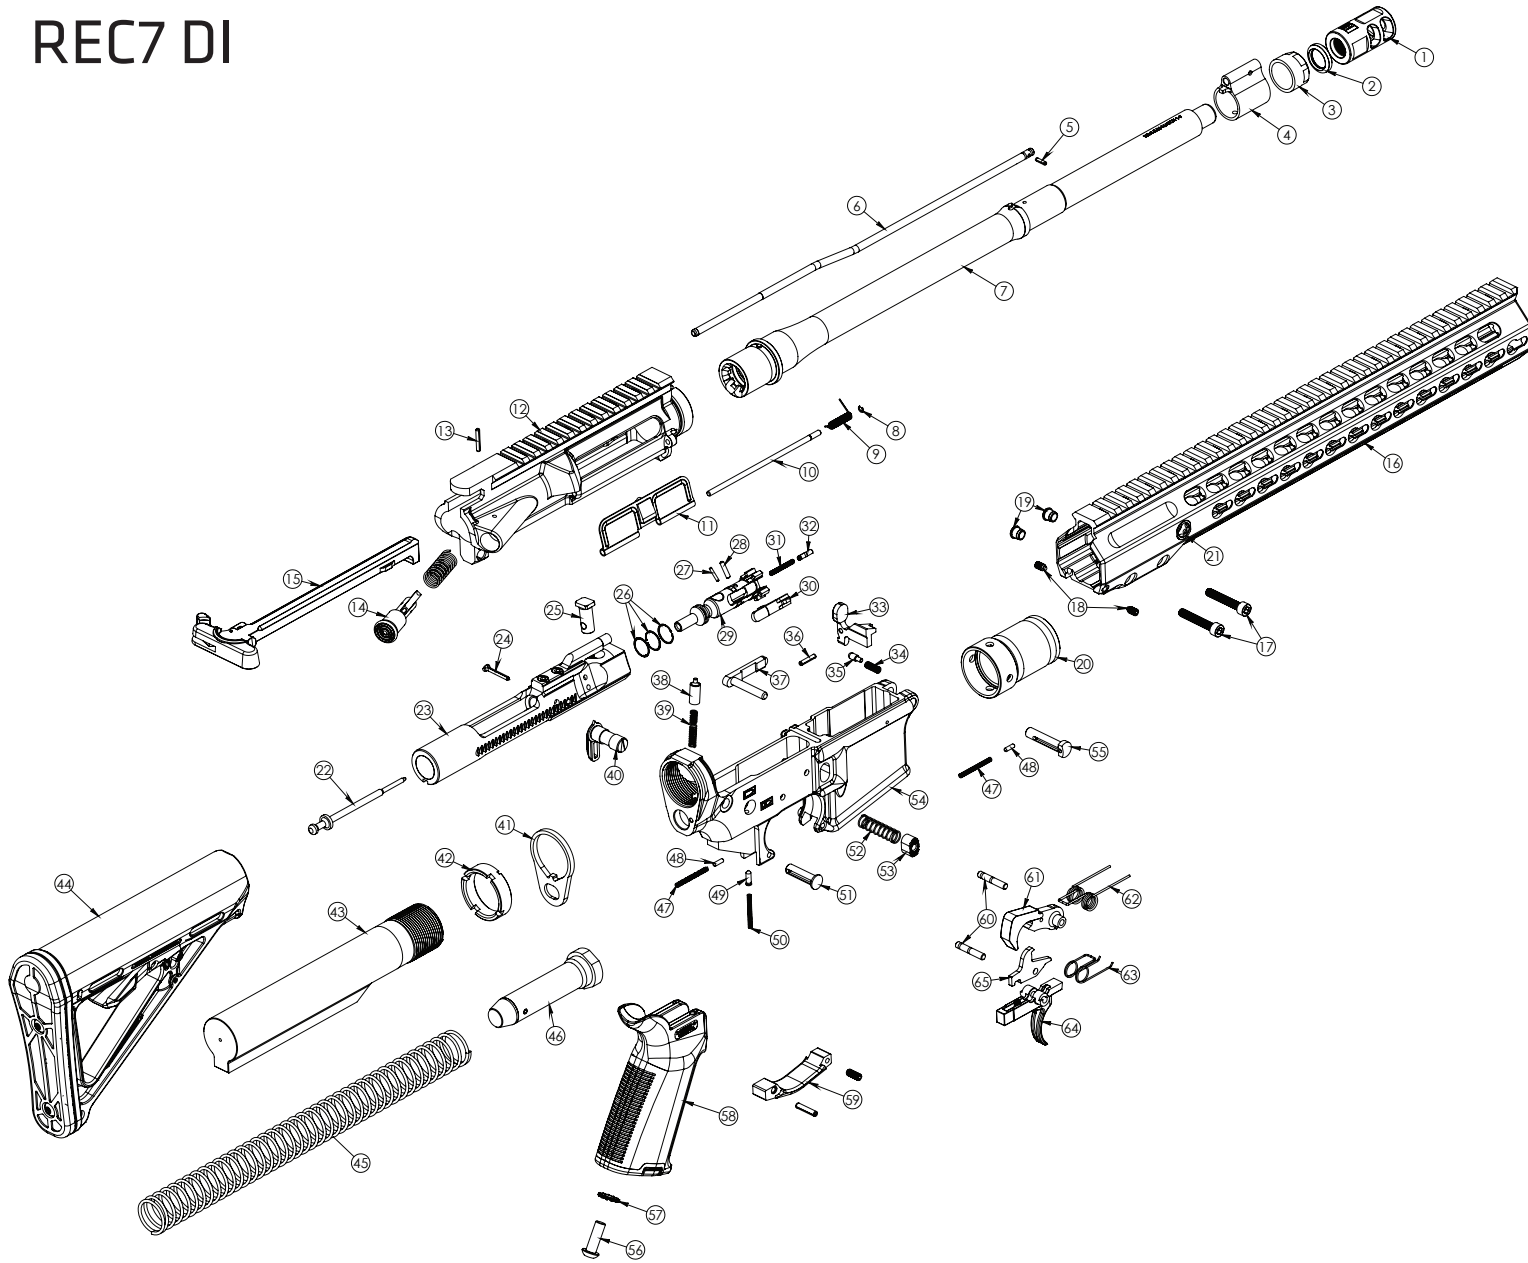

# REC7 DI

PART NO.	DESCRIPTION	QTY.
1	Muzzle Brake	1
2	Crush Washer	1
3	Gas Block Nut	1
4	Gas Block Nut	1
5	Gas Tube Retention Pin	1
6	Gas Tube	1
7	Barrel Complete	1
8	Retaining Clip	1
9	Ejection Port Door Spring	1
10	Ejection Port Door Pivot Pin	1
11	Ejection Port Door	1
12	Upper Receiver	1
13	Forward Assist Roll Pin	1
14	Forward Assist Assembly	1
15	Charging Handle	1
16	Handguard	1
17	Handguard Screw	2
18	Handguard Set Screws	2
19	Handguard Bushings	2
20	Barrel Nut	1
21	Handguard Bushing	2
22	Firing Pin	1
23	Bolt Carrier	1
24	Firing Pin Retention Pin	1
25	Cam Pin	1
26	Piston Ring	3
27	Ejector Pin	1
28	Extractor Pin	1
29	Bolt	1
30	Extractor	1
31	Ejector Spring	1
32	Ejector	1
33	Bolt Catch	1
34	Bolt Catch Spring	1
35	Bolt Catch Plunger	1
36	Bolt Catch Pin	1
37	Magazine Catch	1
38	Buffer Retainer	1
39	Buffer Retainer Spring	1
40	Safety	1
41	Receiver End Plate	1
42	Receiver Extension Nut	1
43	Receiver Extension	1
44	Buttstock	1
45	Buffer Spring	1
46	Buffer	1
47	Takedown Detent Spring	2
48	Takedown Detent	2
49	Safety Detent	1
50	Safety Detent Spring	1
51	Rear Takedown Pin	1
52	Magazine Catch Spring	1
53	Magazine Release Button	1
54	Lower Receiver	1
55	Front Takedown Pin	1
56	Pistol Grip Screw	1
57	Pistol Grip Washer	1
58	Pistol Grip	1
59	Trigger Guard	1
60	Trigger/Hammer Pin	2
61	Hammer	1
62	Hammer Spring	1
63	Trigger Spring	1
64	Trigger	1
65	Disconnecter	1