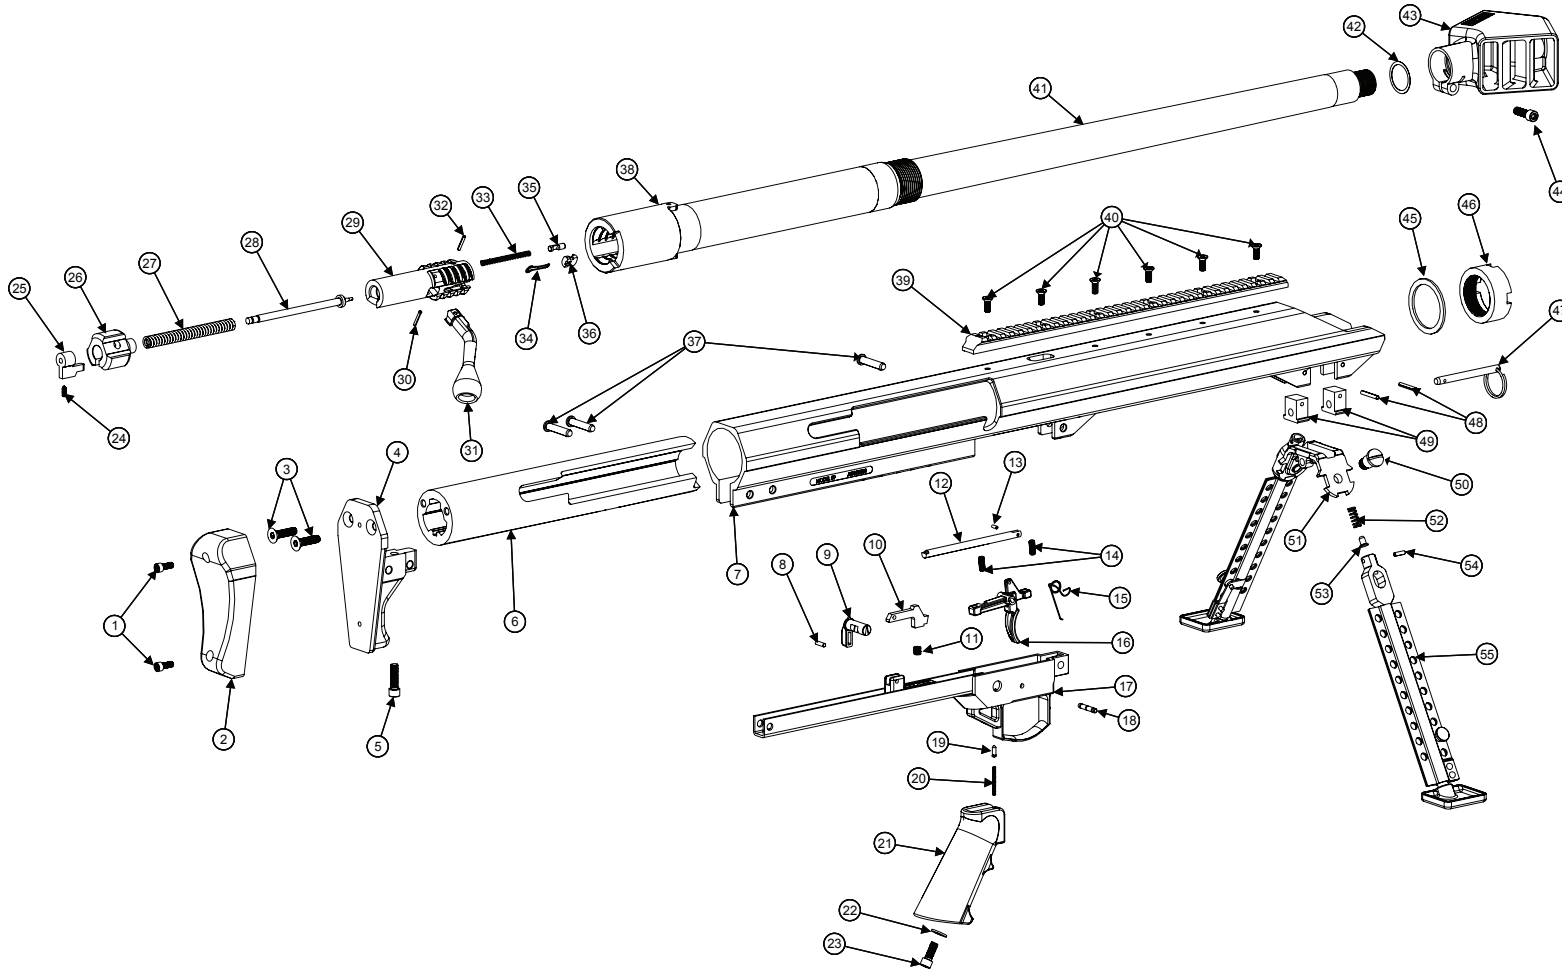

Model 99

ITEM NO.	DESCRIPTION	QTY.
1	Recoil Pad Screw	2
2	Recoil Pad	1
3	Buttplate Back Screw	2
4	Buttplate	1
5	Buttplate Front Screw	1
6	Bolt Guide	1
7	Receiver	1
8	Sear Pivot Pin	1
9	Safety	1
10	Sear Pivot	1
11	Sear Pivot Spring	1
12	Sear Link	1
13	Sear Link Pin	1
14	Trigger Overtravel Screw	2
15	Trigger Spring	1
16	Trigger	1
17	Trigger Housing	1
18	Trigger Housing Pin	1
19	Safety Detent	1
20	Safety Spring	1
21	Pistol Grip	1
22	Pistol Grip Stock Washer	1
23	Pistol Grip Screw	1
24	Firing Pin Lock Screw	1
25	Cocking Piece	1
26	Cocking Piece Shroud	1
27	Firing Pin Spring	1
28	Firing Pin	1
29	Bolt	1
30	CP .093 x .625	1
31	Bolt Handle	1
32	Ejector Pin	1
33	Ejector Spring	1
34	Extractor Spring	1
35	Ejector	1
36	Extractor	1
37	Detent Pin	3
38	Barrel Extension	1
39	Scope Base	1
40	Scope Base Screw	6
41	Barrel	1
42	Muzzle Brake Shim Kit	1
43	Muzzle Brake	1
44	Muzzle Brake Screw	1
45	Barrel Washer	1
46	Barrel Nut	1
47	Bipod Pin	1
48	Yoke Mount Pin	2
49	Bipod Yoke Mount	2
50	Bipod Screw	2
51	Bipod Yoke	1
52	Bipod Spring	2
53	Bipod Detent	2
54	Bipod Pin	2
55	Bipod Leg Housing	2