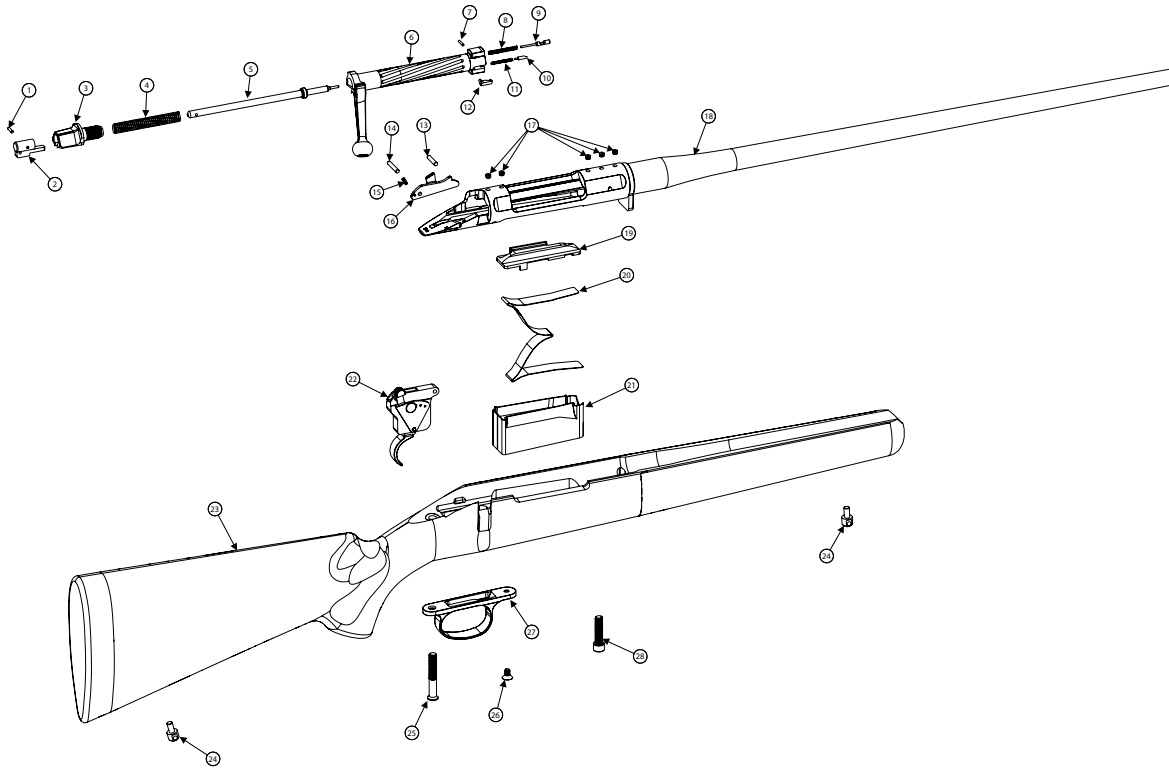

Fieldcraft™

ITEM NO.	DESCRIPTION	QTY.
1	FIRING PIN PIN	1
2	STRIKER	1
3	BOLT SHROUD	1
4	FIRING PIN SPRING	1
5	FIRING PIN	1
6	BOLT	1
7	EJECTOR PIN	1
8	EJECTOR SPRING	1
9	EJECTOR	1
10	EXTRACTOR PLUNGER	1
11	EXTRACTOR SPRING	1
12	EXTRACTOR	1
13	TRIGGER HOUSING PIN	1
14	BOLT STOP PIN	1
15	BOLT STOP SPRING	1
16	BOLT STOP	1
17	SCOPE RING SET SCREW	5
18	BARRELED ACTION	1
19	MAGAZINE FOLLOWER	1
20	MAGAZINE SPRING	1
21	MAGAZINE BODY	1
22	TRIGGER ASSEMBLY	1
23	STOCK	1
24	SLING SWIVEL STUD	2
25	REAR GUARD SCREW	1
26	FRONT GUARD SCREW	1
27	TRIGGER GUARD	1
28	CENTER SCREW	1